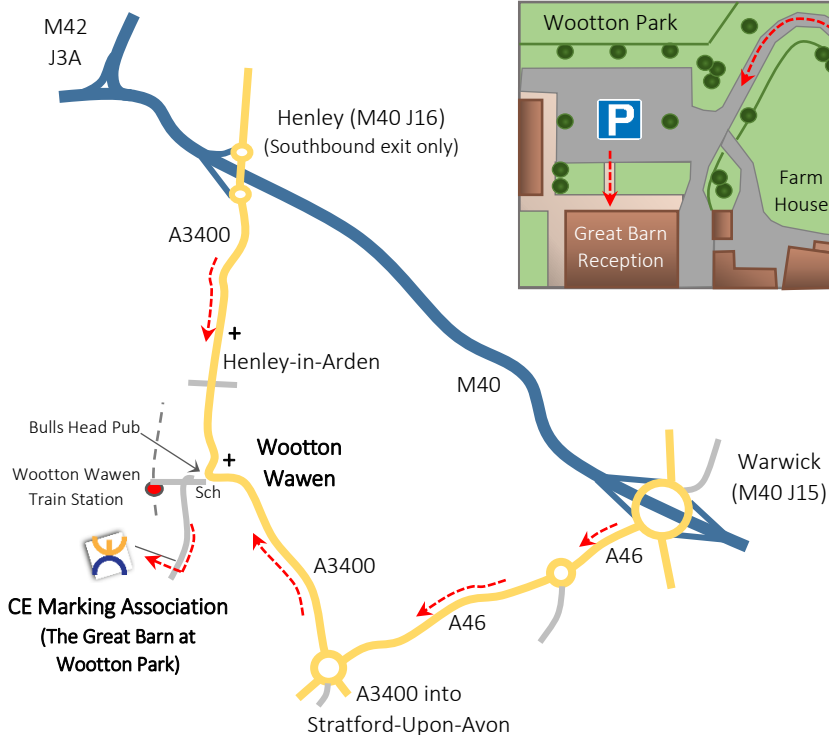

Tel: 01564 792349

The Great Barn, Wootton Park, Wootton Wawen,
Henley-in-Arden, Warwickshire, B95 6HJ

How to find us:

By Road

(SATNAV Postcode B95 6HH)

From the NORTH:

Leave the M40 at Junction 16 and head south towards Henley-in-Arden on the A3400. Follow the A3400 south into Wootton Wawen.

From the SOUTH:

Leave the M40 at Junction 15 and head towards Stratford-Upon-Avon along the A46. Travel along the A46 for approximately 6 miles and at the roundabout crossing the A3400 head north (towards Henley-in-Arden and Mary Arden's House). Follow the A3400 for just over 4 miles until you arrive in Wootton Wawen.

Directions from WOOTTON WAWEN:

Turn off the A3400 at The Bulls Head pub (signposted for Great Alne & Wootton Park) on to the Alcester Road (B4089). After 300m (just after the school) take the left turn signposted toward Great Alne & Wootton Park (the road is still called the Alcester Road B4089). Follow this road for 3/4 mile (past a church and out of the village) until you reach the entrance of Wootton Park on the right hand side. The drive will lead you towards The Great Barn and the main car park.

By Rail

The nearest station is Wootton Wawen on the Birmingham Moor Street to Stratford-Upon-Avon line. The station is a request to stop station, so you will need to push the button on the train or hold your hand out on the platform to stop the train. Trains run approximately every 30 minutes (depending upon the time and day). The distance from the station to Wootton Wawen is approximately 1.5 miles. Please take care on the country lanes as there is no paved footpath beyond the village. Further information about Wootton Wawen Train Station can be found on the National Rail Enquiries website (www.nationalrail.co.uk).