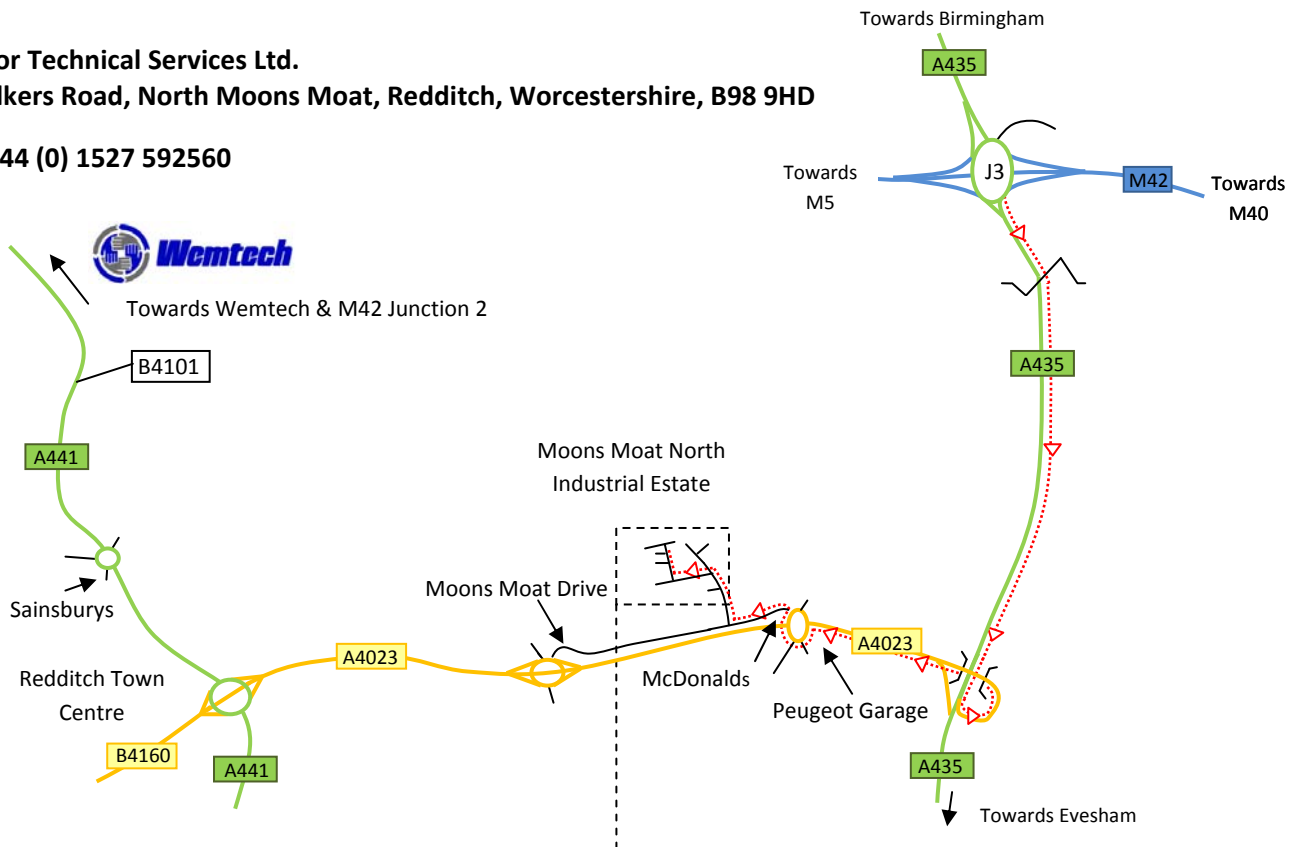

Directions to the Test Chamber

Exporior Technical Services Ltd.
35 Walkers Road, North Moons Moat, Redditch, Worcestershire, B98 9HD

Tel: 0044 (0) 1527 592560

Directions from the M42, Junction 3:

Exit M42 at junction 3, take the A435 southbound, signed REDDITCH. Continue approximately 3 miles and exit onto the A4023 sign posted for REDDITCH.

At the roundabout, take the 4th exit into MOONS MOAT DRIVE (sign posted for Winyates Centre and adjacent to McDonald's)

Take the first right turn into MERSE ROAD then second left into EAGLE ROAD. Take the second right onto WALKERS ROAD.

Continue along Walkers Road and take the third left into the car park. The entrance to reception is located along the pathway between the two blocks of buildings.